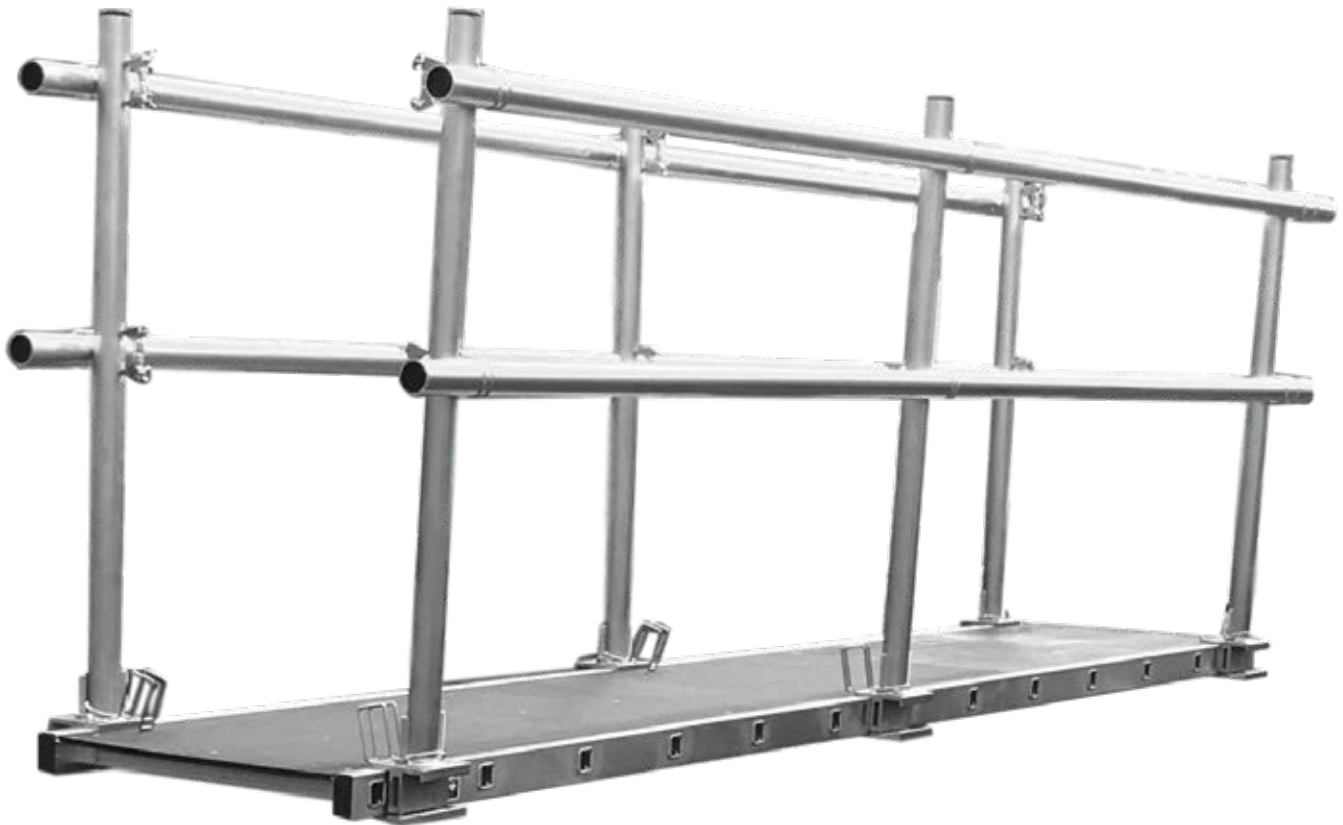

HEAVY DUTY CLASS 1 STAGING BOARD & HANDRAIL SYSTEMS

A **TuFF** DESIGN FOR THE HARSHTEST OF INDUSTRIAL ENVIRONMENTS...

- + Marine plywood decking - Class 3 (Weather & Boil Proof), Birch throughout with Phenyl mesh coating for maximum durability and grip
- + Heavy duty aluminium frame with oversized aluminium bearers at 290mm intervals, crimped & swagged into position
- + Decking is supported the full length of the staging by integral lip on the stile
- + Rubber inserts in the underside prevent movement when in use
- + Certified to BS2037 Class 1, with a 270kg distributed load rating
- + **Available as 450mm or 600mm wide**
- + **Boards can be replaced** - please ask for details
- + **Handrail systems available** - see page 3 for details.

600MM WIDE

Product SKU	A Length	B Width	C Depth	Weight (kg)
C4LS08	2.44 (8ft)	0.60	0.07	18
C4LS10	3.05 (10ft)	0.60	0.07	21
C4LS12	3.65 (12ft)	0.60	0.07	24
C4LS14	4.20 (14ft)	0.60	0.07	27
C4LS16	4.80 (16ft)	0.60	0.10	37
C4LS18	5.40 (18ft)	0.60	0.10	42
C4LS20	5.95 (20ft)	0.60	0.10	47
C4LS22	6.55 (22ft)	0.60	0.10	52
C4LS24	7.10 (24ft)	0.60	0.10	57

All dimensions in metres

HANDRAIL SYSTEMS

**BS 2037
Licence No.
KM10802**

PROVIDE A SAFE ENCLOSED WORKSPACE...

- ✦ Universal & L frame handrail posts available
- ✦ Universal type is lightweight and can be used on any width or length of **LFI** staging board
- ✦ All posts fitted with toeboard clips & adjustable fittings to create a secure & safe system. Toeboards must be sourced separately.
- ✦ 2 inch aluminium handrail tube available in lengths from 2.4m up to 4.8m
- ✦ **Available as 450mm or 600mm wide.**