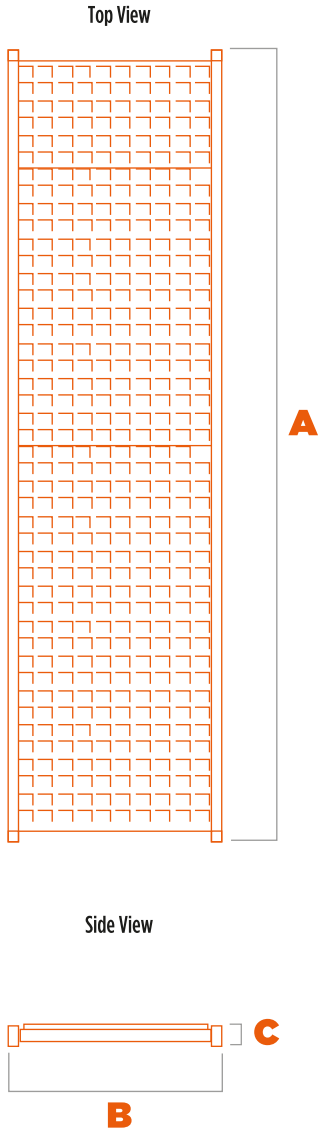

AVAILABLE
UP TO
7.1m

**WHY LFI?
MY WORK.
MY SAFETY.
MY LADDER.**

STAGING BOARDS

**BS 2037
Licence No.
KM10802**

450MM WIDE

Product SKU	A Length	B Width	C Depth	Weight (Kg)
C6LS08	2.44 (8ft)	0.45	0.07	13
C6LS10	3.05 (10ft)	0.45	0.07	16
C6LS12	3.65 (12ft)	0.45	0.07	19
C6LS14	4.20 (14ft)	0.45	0.07	21
C6LS16	4.80 (16ft)	0.45	0.10	29
C6LS18	5.40 (18ft)	0.45	0.10	33
C6LS20	5.95 (20ft)	0.45	0.10	37
C6LS22	6.55 (22ft)	0.45	0.10	41
C6LS24	7.10 (24ft)	0.45	0.10	45

600MM WIDE

Product SKU	A Length	B Width	C Depth	Weight (kg)
C4LS08	2.44 (8ft)	0.60	0.07	18
C4LS10	3.05 (10ft)	0.60	0.07	21
C4LS12	3.65 (12ft)	0.60	0.07	24
C4LS14	4.20 (14ft)	0.60	0.07	27
C4LS16	4.80 (16ft)	0.60	0.10	37
C4LS18	5.40 (18ft)	0.60	0.10	42
C4LS20	5.95 (20ft)	0.60	0.10	47
C4LS22	6.55 (22ft)	0.60	0.10	52
C4LS24	7.10 (24ft)	0.60	0.10	57

All dimensions in metres

HANDRAIL SYSTEMS

**BS 2037
Licence No.
KM10802**

PROVIDE A SAFE ENCLOSED WORKSPACE...

- ✦ Universal & L frame handrail posts available
- ✦ Universal type is lightweight and can be used on any width or length of **LFI** staging board
- ✦ All posts fitted with toeboard clips & adjustable fittings to create a secure & safe system. Toeboards must be sourced separately.
- ✦ 2 inch aluminium handrail tube available in lengths from 2.4m up to 4.8m
- ✦ **Available as 450mm or 600mm wide.**