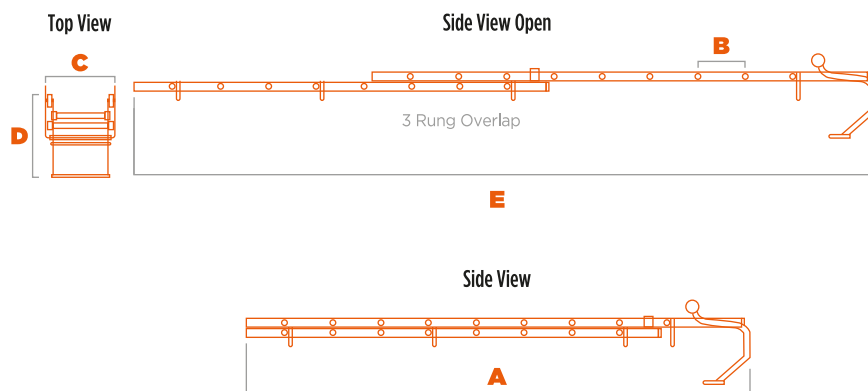

**AVAILABLE AS
SINGLE & DOUBLE
SECTION LADDERS
EXTENDING UP TO
7.5m**

**WHY LFI?
MY WORK.
MY SAFETY.
MY LADDER.**

SINGLE ROOF LADDER

SINGLE ROOF LADDER

Product SKU	Rung Count Top + Bottom Section	A Length	Weight (kg)
H8RL35	11	3.57	14.1
H8RL40	13	4.07	15.4
H8RL45	14	4.57	16.7
H8RL50	16	5.07	18.0
H8RL55	18	5.57	19.3

DOUBLE ROOF LADDER

Product SKU	Rung Count Top + Bottom Section	A Closed Length	E Open Length	Weight (kg)
H8RD30	9 + 8	3.07	4.57	19.6
H8RD35	11 + 10	3.57	5.57	22.1
H8RD40	13 + 12	4.07	6.57	24.6
H8RD45	14 + 13	4.57	7.57	27.1