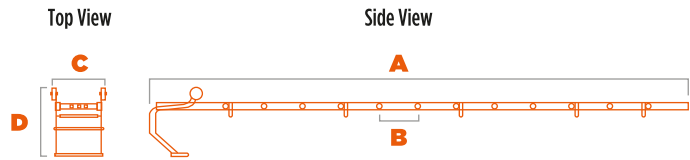

SINGLE ROOF LADDER